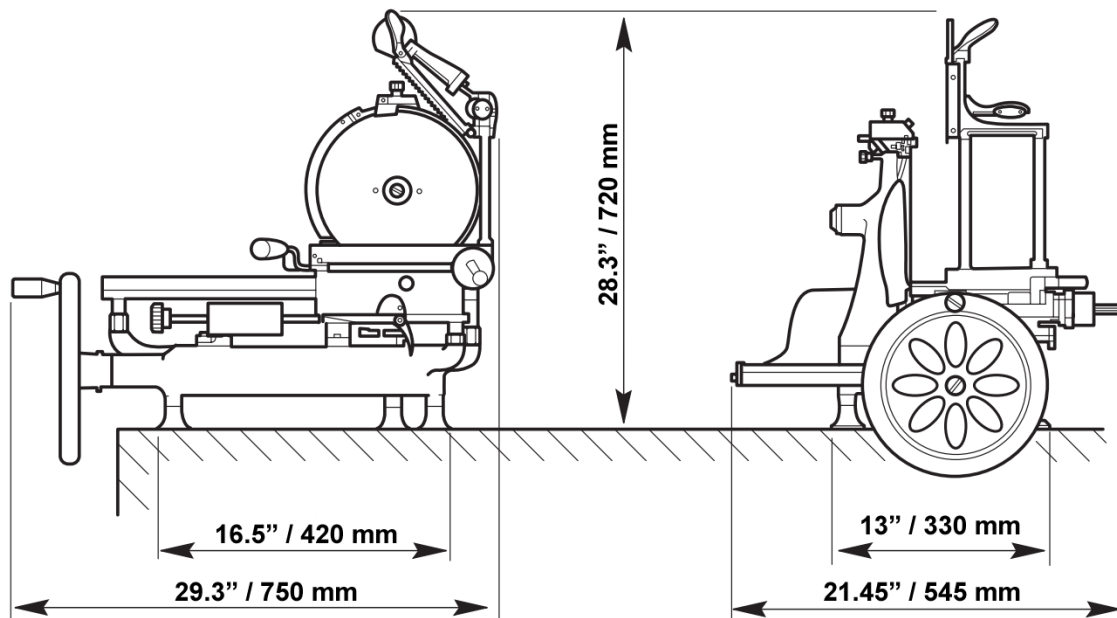

## TECHNICAL SPECIFICATIONS

ITEM NUMBER	46089
MODEL	MS-IT-0300-BF
DESCRIPTION	12" Blade Manual Volano Slicer with Daisy Flower Wheel
BLADE SIZE	12" / 300 mm
CUTTING SIZE	9" x 7" / 230 x 180 mm
CUT THICKNESS RANGE	0 - 2.5 mm
DIMENSIONS	21.45" x 29.3" x 28.3" / 545 x 750 x 720 mm
NET WEIGHT	100.3 lbs. / 45.5 kg.

TECHNICAL DRAWING AND DIMENSIONS