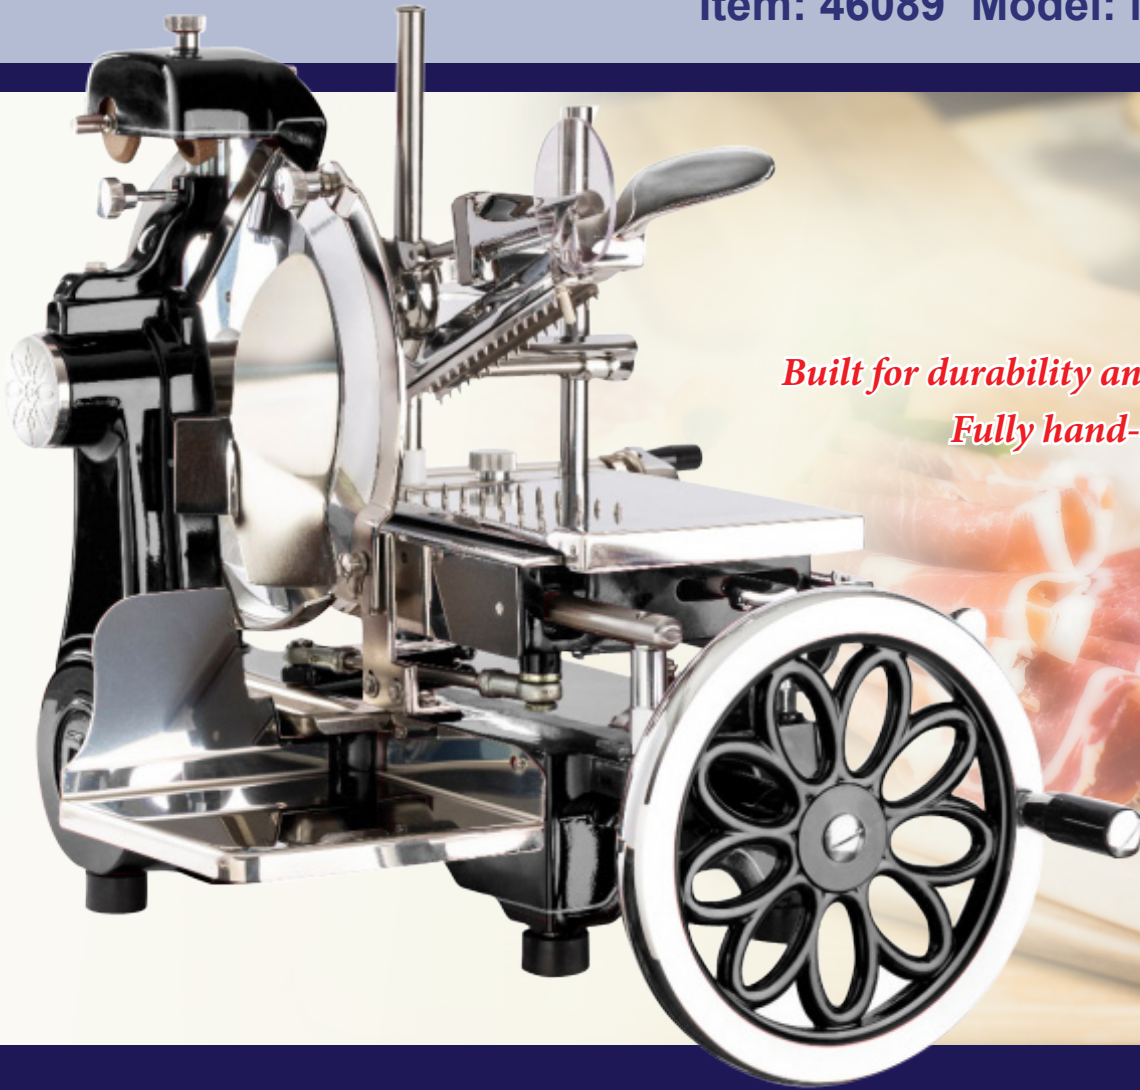

**MEAT SLICER**

*SERVING THE FOOD INDUSTRY SINCE 1951*

**12-INCH MANUAL VOLANO MEAT SLICER  
WITH DAISY FLOWER WHEEL**  
Item: 46089 Model: MS-IT-0300-BF

*Built for durability and consistent slicing  
Fully hand-operated*

## FEATURES

- Sturdy, durable and reliable
- Constructed of aluminum and steel parts with a fire-retardant painting
- Easy to operate and clean

## TECHNICAL SPECIFICATIONS

ITEM NUMBER	46089
MODEL	MS-IT-0300-BF
DESCRIPTION	12" Blade Manual Volano Slicer with Daisy Flower Wheel
BLADE SIZE	12" / 300 mm
CUTTING SIZE	9" x 7" / 230 x 180 mm
CUT THICKNESS RANGE	0 - 2.5 mm
DIMENSIONS	21.45" x 29.3" x 28.3" / 545 x 750 x 720 mm
NET WEIGHT	100.3 lbs. / 45.5 kg.